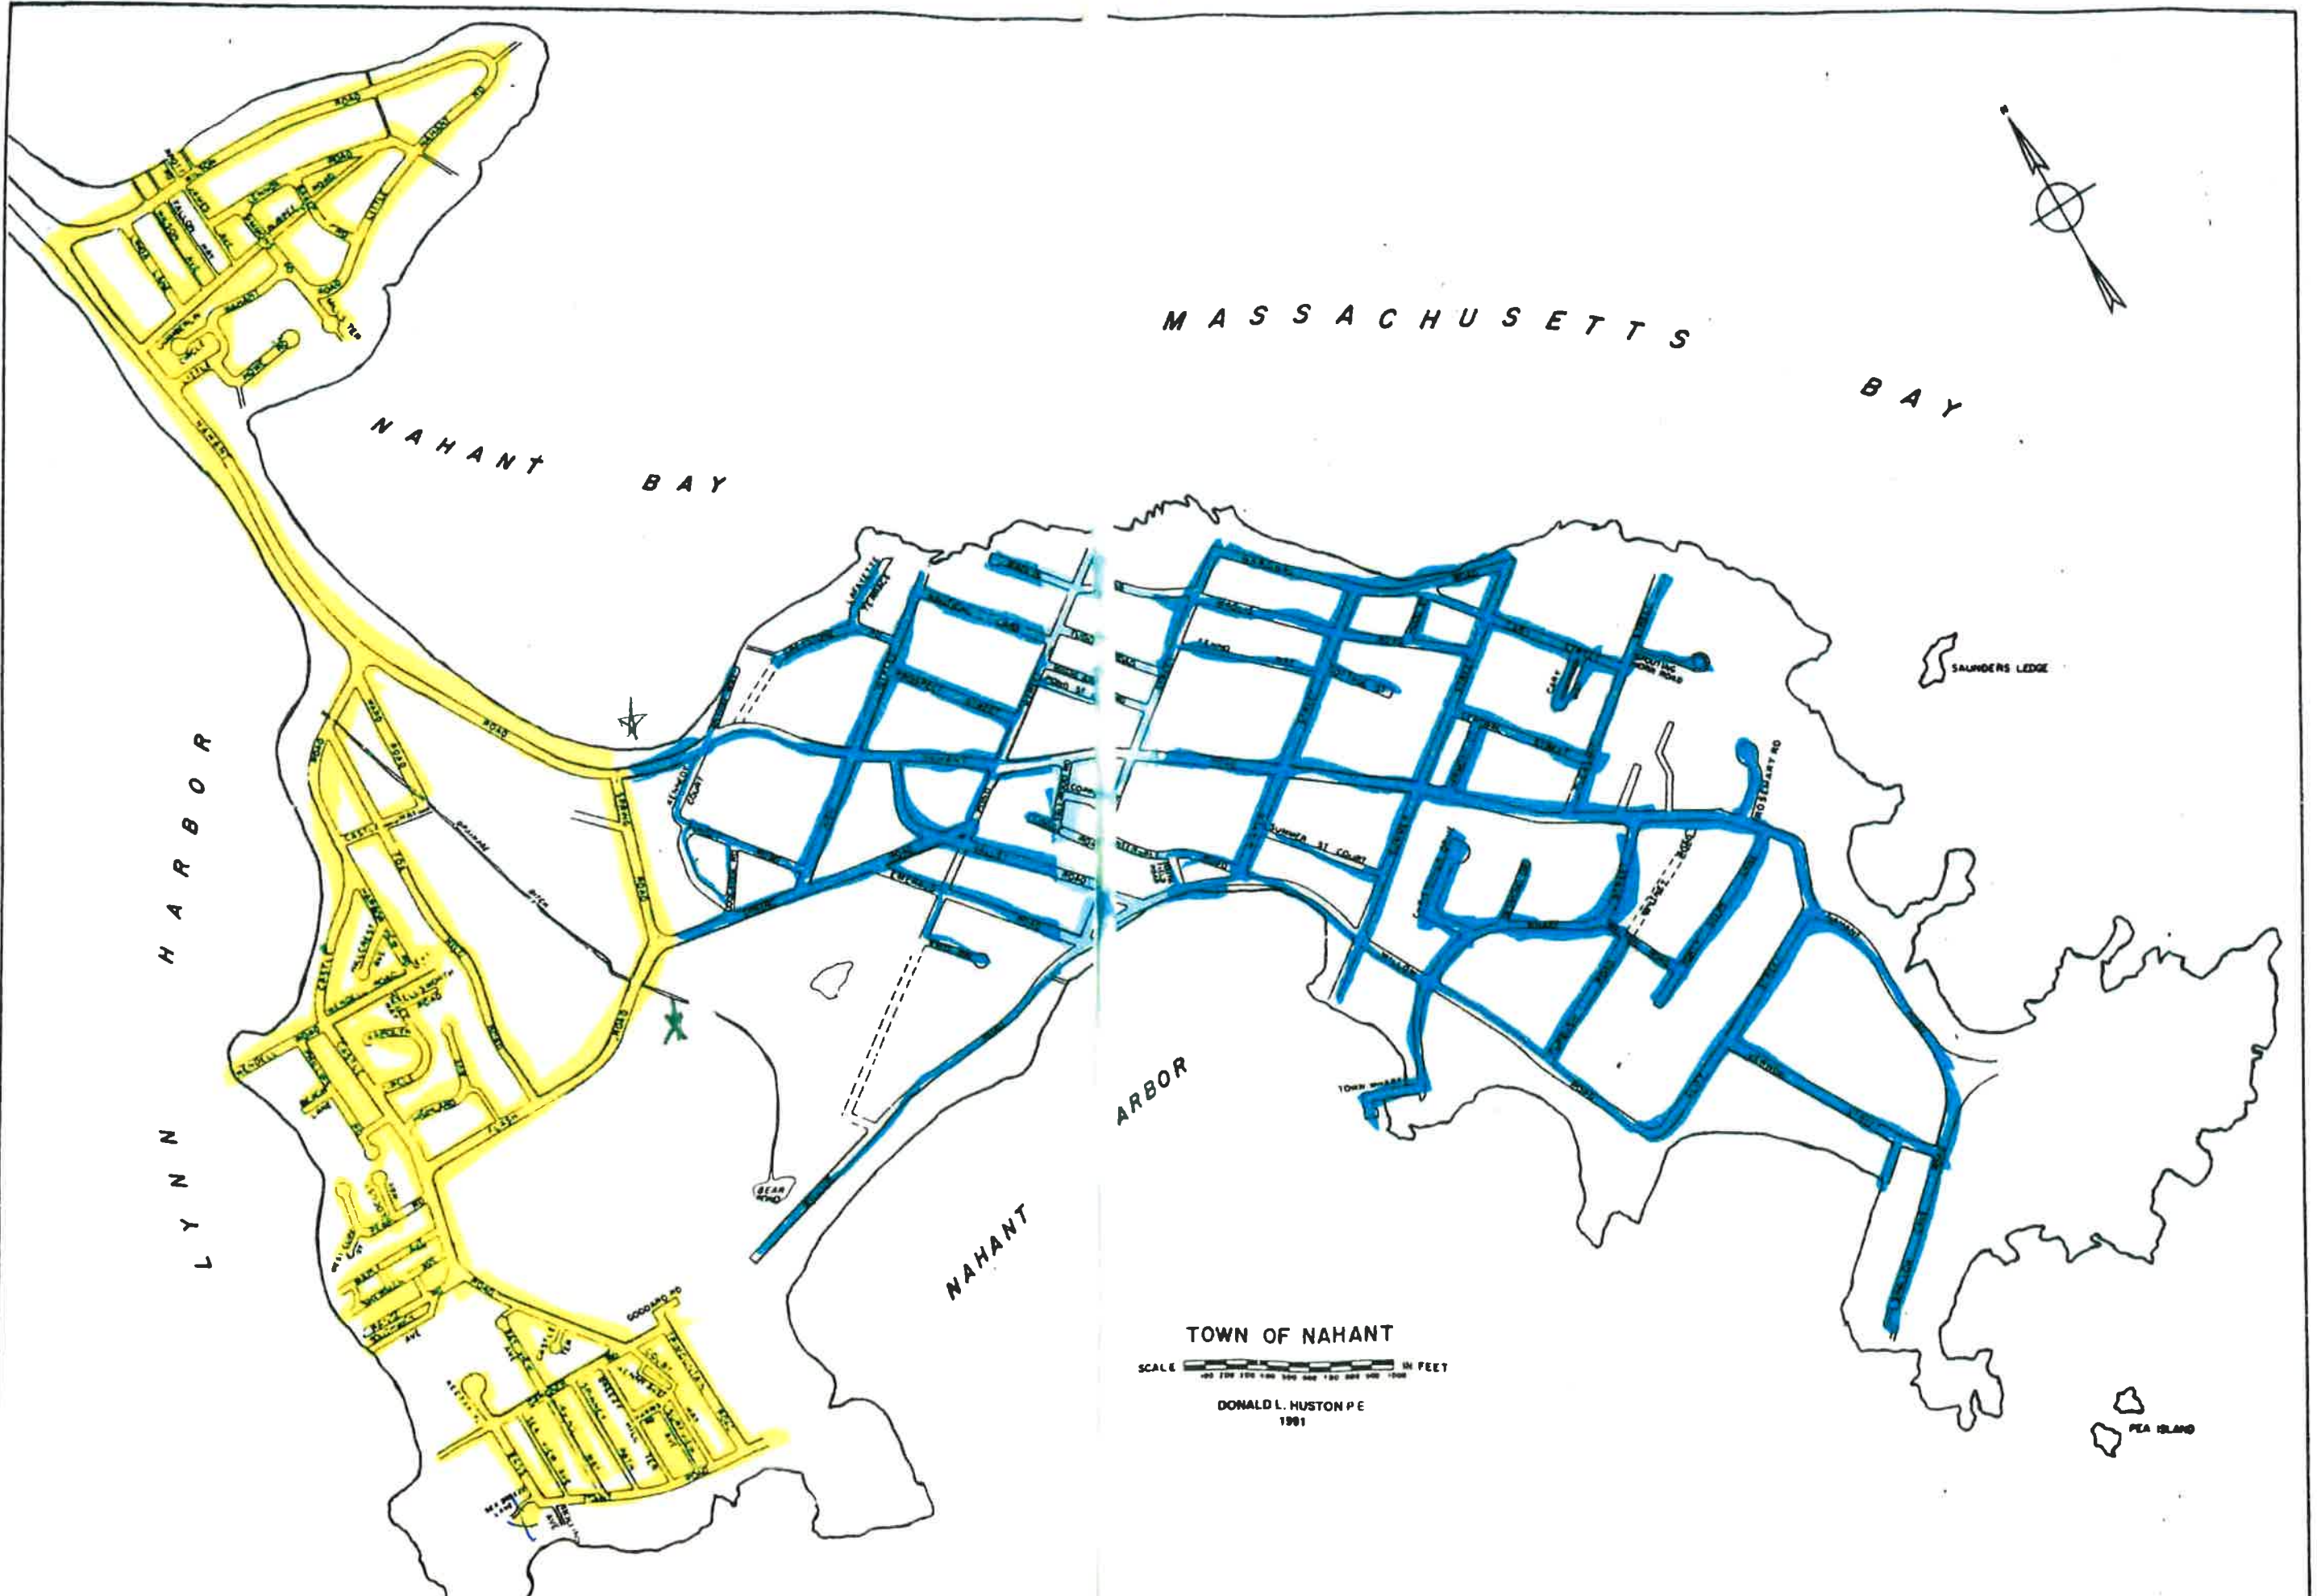

Requires Start & End A  
CUT OFF AT SPRING RD  
Start at 30 Nahant Rd  
End at 145 Nahant Rd

Requires Start & End A  
CUT OFF AT Mitchell's  
Start at 4 Spring Rd  
End at 36 Spring Rd

WHARF ST  
WHITE WAY  
WILLOW RD  
WILSON AVE  
WILSON RD  
WINTER ST

Addresses  
JAD

Addresses  
Corner

MASSACHUSETTS

BAY

NAHANT BAY

LYNN HARBOR

ARBOR

NAHANT